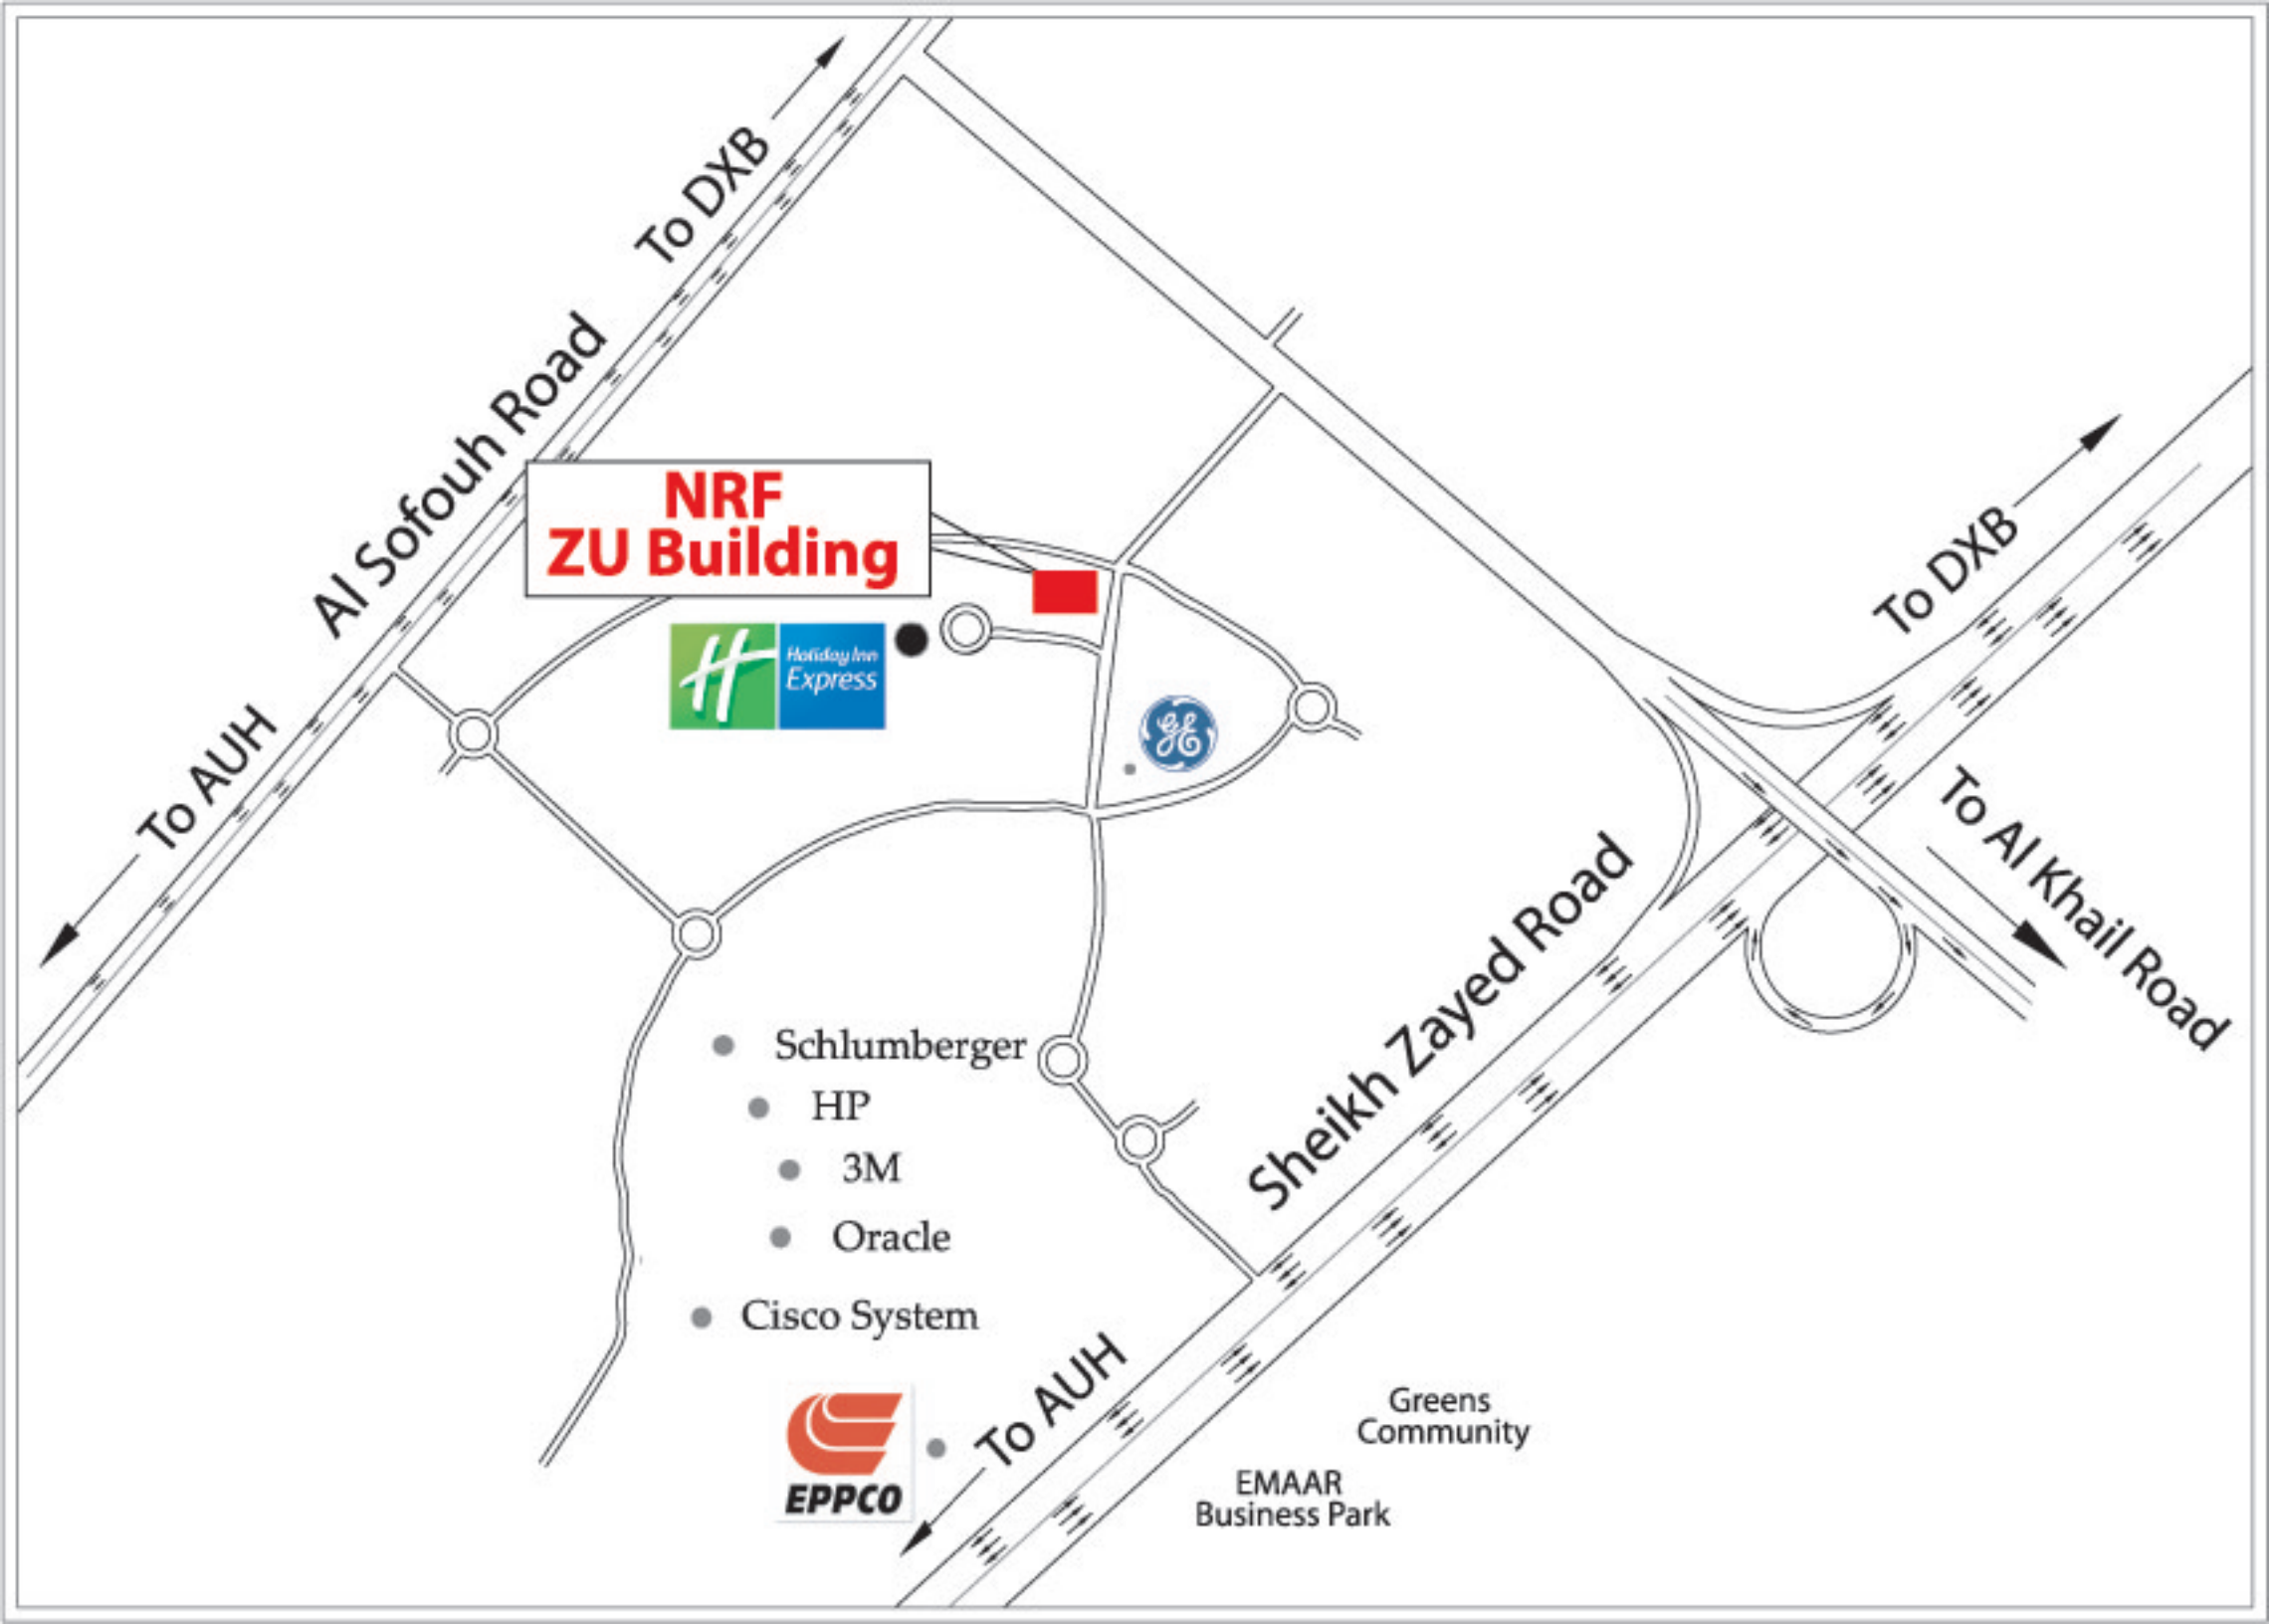

## Driving Directions

*The NRF is located in Dubai Knowledge Village, in Zayed University Building, 2<sup>nd</sup> floor. Next to the Holiday Inn Express Hotel*

Sheikh Zayed Road:

- Take Sheikh Zayed Road towards Abu Dhabi till you reach the 4<sup>th</sup> interchange (Um-Suqeim Road West exit)
- On the second traffic light make a U-turn
- Take first right and go straight, at the first intersection go straight and take the first right, *Zayed University Building is the gray color building to your right*
- Follow the Holiday Inn Express hotel signs to reach the parking lot, located at the back of the building; entrance to the parking lot is a down ramp in between the ZU building and the entrance to the Holiday Inn Express Hotel